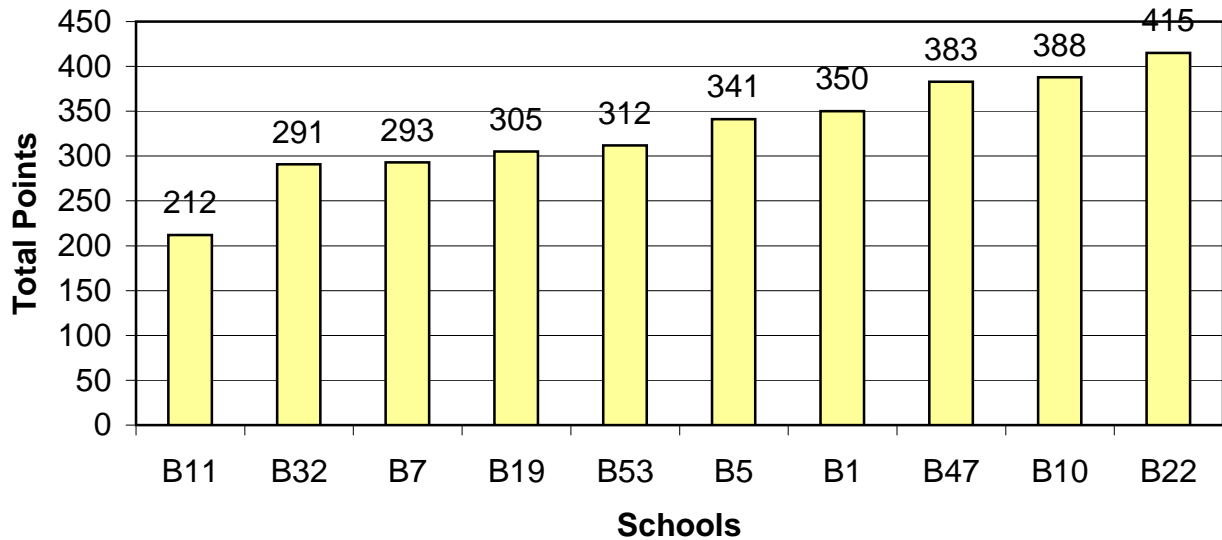

Pennsylvania Science Olympiad National Tournament 2004

**Juniata College**

**Top Ten "B" Schools**

Rank	School Name	School Code	Total Points
1	Booth Middle School	B11	212
2	Community Middle School	B32	291
3	Shady Side Academy	B7	293
4	Thomas Jefferson Middle School	B19	305
5	Solon Middle School	B53	312
6	El Rancho Middle School	B5	341
7	White Pines Middle School	B1	350
8	A.W. Coolidge Middle School	B47	383
9	Davidson IB Middle School	B10	388
10	South Middle School	B22	415