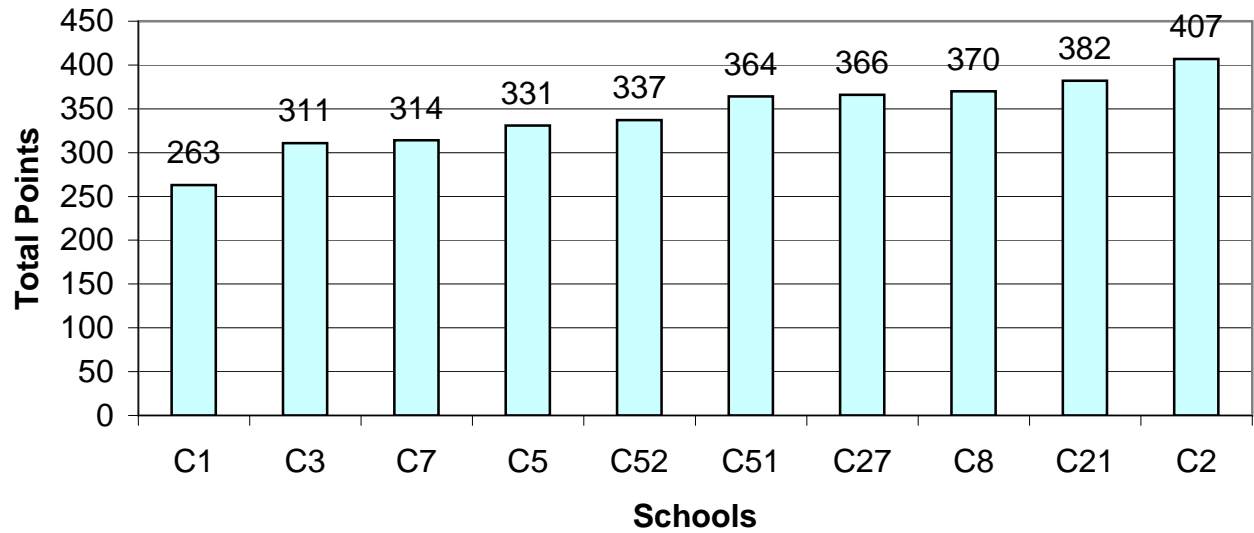

Pennsylvania Science Olympiad National Tournament 2004

Juniata College

Top Ten "C" Schools

Rank	School Name	School Code	Total Points
1	Fayetteville-Manlius High School	C1	263
2	Grand Haven High School	C3	311
3	Harriton High School	C7	314
4	Troy High School	C5	331
5	Solon High School	C52	337
6	Centerville High School	C51	364
7	Poudre High School	C27	366
8	Penncrest High School	C8	370
9	New Trier High School	C21	382
10	Ward Melville High School	C2	407