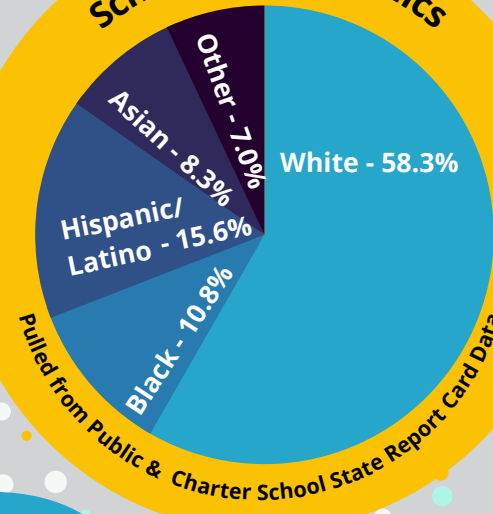

School Demographics