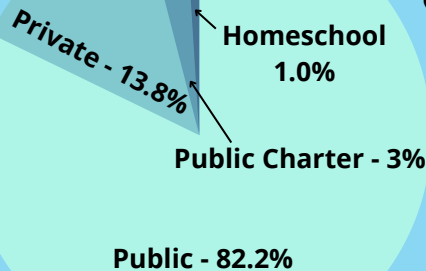

Division C Schools by School Type