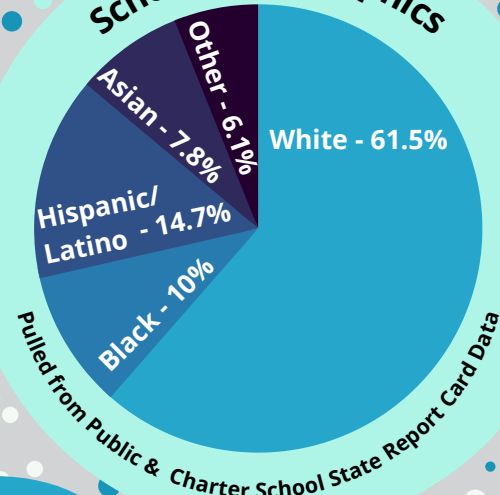

2022 Season Membership Snapshot

Thanks to the hard work of our State Directors and volunteers nationwide, the 2022 Science Olympiad Season saw a **24% increase** in teams compared to the 2021 Season, for a total of **5,432 teams**. This increase was largely driven by stabilizing COVID-19 conditions and the return to in-person competition. Our goal for the 2023 Season is **6,500 teams**.

Division B Middle School

2,183 Teams from
1,504 Schools

- 47 States + DC
 - ME, VT & WV are Div. C only
- 200 Tournaments Nationwide

Division B Schools by School Type

School Demographics

Key Takeaways

44% of Div. B Teams are at Title I Schools*