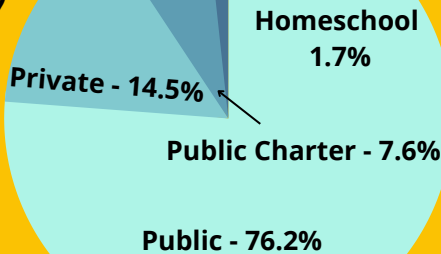

2022 Season Membership Snapshot

Thanks to the hard work of our State Directors and volunteers nationwide, the 2022 Science Olympiad Season saw a **24% increase** in teams compared to the 2021 Season, for a total of **5,432 teams**. This increase was largely driven by stabilizing COVID-19 conditions and the return to in-person competition. Our goal for the 2023 Season is **6,500 teams**.

Division B Middle School

2,183 Teams from
1,504 Schools

- 47 States + DC
  - ME, VT & WV are Div. C only
- 200 Tournaments Nationwide

Division B Schools by School Type