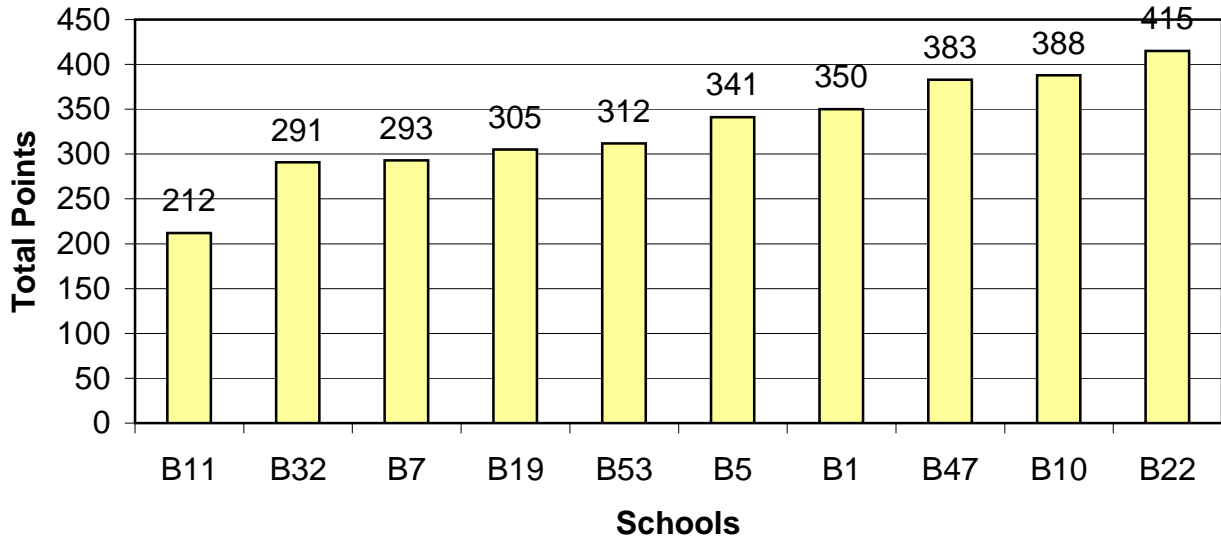

Pennsylvania Science Olympiad National Tournament 2004

Juniata College

Top Ten "B" Schools

Rank	School Name	School Code	Total Points
1	Booth Middle School	B11	212
2	Community Middle School	B32	291
3	Shady Side Academy	B7	293
4	Thomas Jefferson Middle School	B19	305
5	Solon Middle School	B53	312
6	El Rancho Middle School	B5	341
7	White Pines Middle School	B1	350
8	A.W. Coolidge Middle School	B47	383
9	Davidson IB Middle School	B10	388
10	South Middle School	B22	415